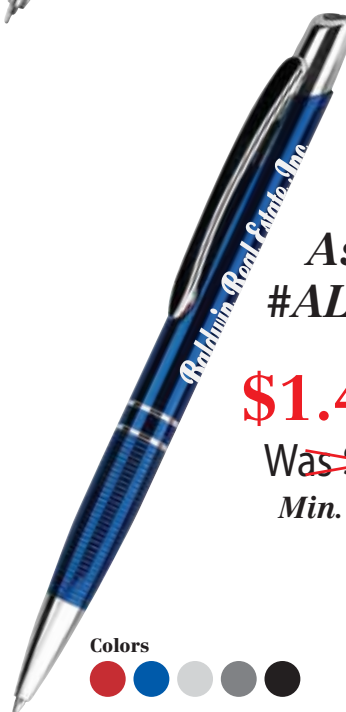

Astley
#ALY1280

$1.45 (a)

Was ~~$1.84 (a)~~

Min. 250 pcs.

Colors

LaserScribe 360 full-wrap engraving or ColorBurst digital imprinting available for additional charge on selected products.

Please see the Cedar Crest web site for full product details.

CEDAR CREST
MANUFACTURING INC.

cedarcrestmfg.com

ASI 44368 | PPAI 409498 | SAGE 68682